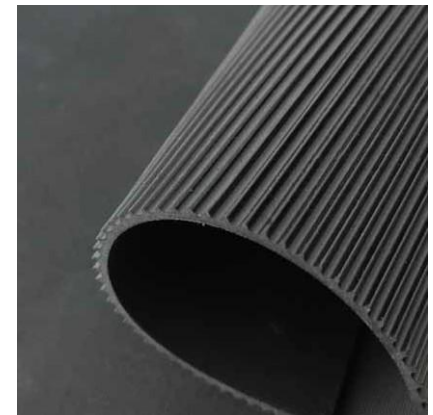

RC5005 Fine Ribbed