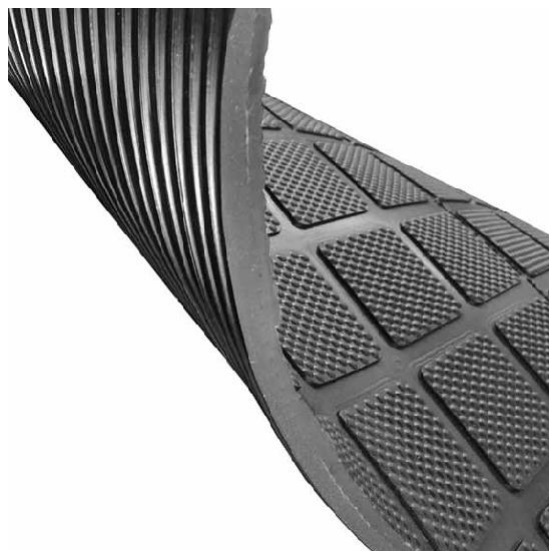

## Mats for Husbandary

Monster Rubber specialized in the design and manufacturer of rubber cow mats. Our husbandary rubber mats could improve cattle comfort and prevent injuries risks.

**Turtle back RC5201**

Thickness: 6mm~10mm

Width: 1m~2m

**Diamond RC5202**

Thickness: 15mm~25mm

Width: 1m~2m

**Round Dot RC5203**

Thickness: 15mm~25mm

Width: 1m~2m