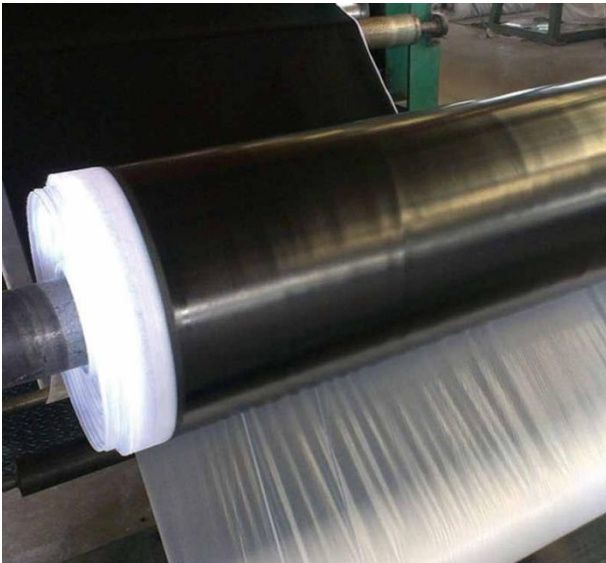

Industrial Rubber Sheets

SBR/CR/NBR/EPDM rubber sheets

Width	1m~2m
Length	10m, 15m or any length
Thickness	1mm~50mm
Color	Green, red, blue, gray, black, etc
Bottom	Smooth or fibre impression
Insertion	null/ gauze/ fibre/ cloth