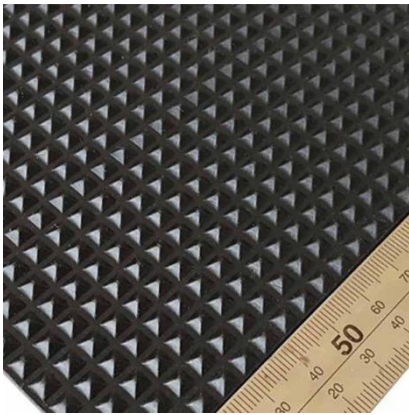

RC5002 Pyramid